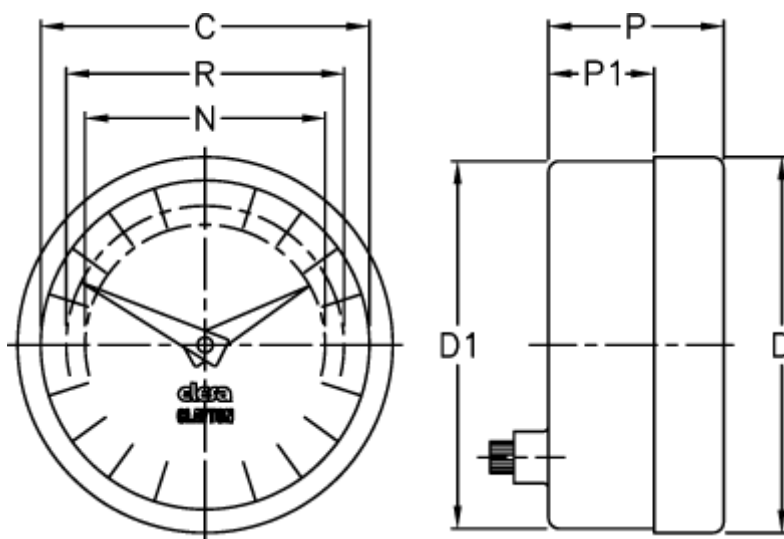

Article number: 2307074082

Description: E+G Positive drive indicator  
PA11-0040-S

## Measures

C = 42  
D = 49.8  
d1 = 48.2  
N = 30  
P = 30  
P1 = 23  
R = 37